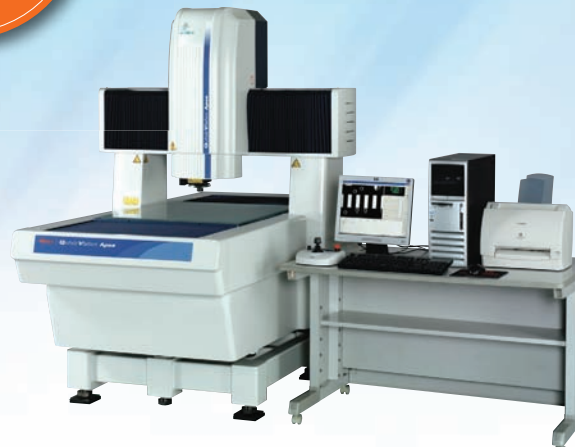

QV-APEX606PRO

Complete System: $106,763
Super Savings Special: **$88,079**

Complete Quick Vision System Super Savings Special Accessories and Services:

- Machine Stand
- Dell PC
- 19" flat screen monitor
- Color Printer
- PC Table
- 1.0x Objective Lens for QV
- Glass Calibration Chart
- QV Support
  ($20,000 Value)
- 3 Days of Training
  ($3,000 Value)
- Factory Installation
  ($1,000 Value)
- A2LA Calibration
  ($1,000 Value)

Superior Technology and Performance

- High Performance Multi-Auto Focus provides optimal focus for various surface types significantly improving accuracy
- Improved optical path provides brighter, clearer images with reduced flare and higher edge detection capability
- Variable RGB Color LED Illumination capabilities provide allow edge detection not possible with conventional white light (APEX Models)
- A Programmable Power Turret covers a wide range of magnifications, supporting a variety of measurement applications
- Easy to use QVPAK software utilizes high level inspection algorithms that reduce image noise and improve measurement capabilities

Mitutoyo

1-888-MITUTOYO
visionsystems@mitutoyo.com
www.mitutoyo.com